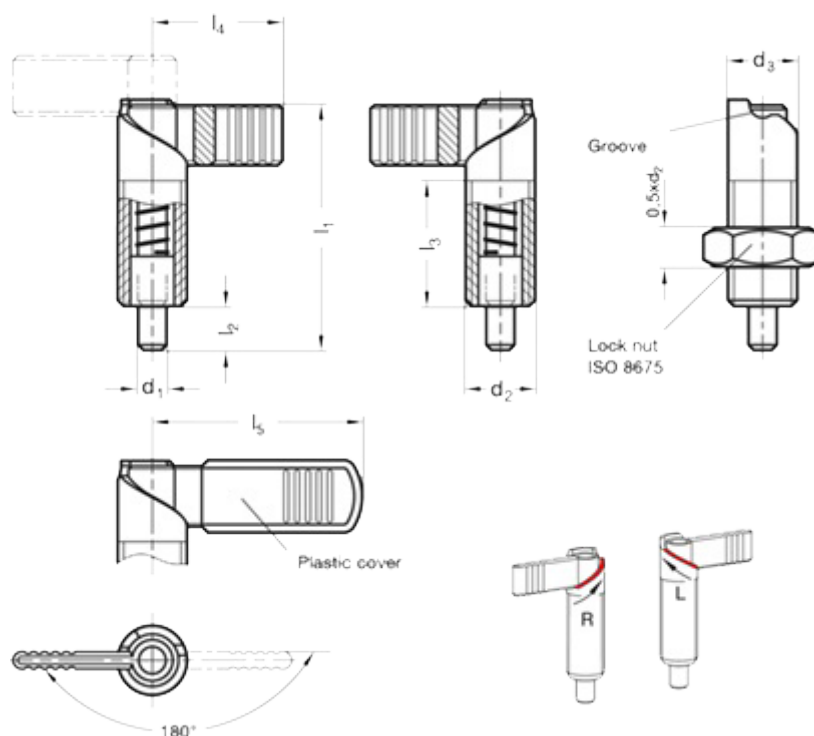

Article number: 2072166M1215RA  
 Description: E+G indexing plunger  
 GN 721.5-6-M12x1,5-RA

## Measures

d1 = 6  
 d2 = M12x1.5  
 d3 = 12  
 l1 = 47  
 l2 = 8  
 l3 = 26  
 l4 = 26  
 l5 = -

Spring load in N end = 8  
 Spring load in N top = 18  
 Weight in (g) = 110